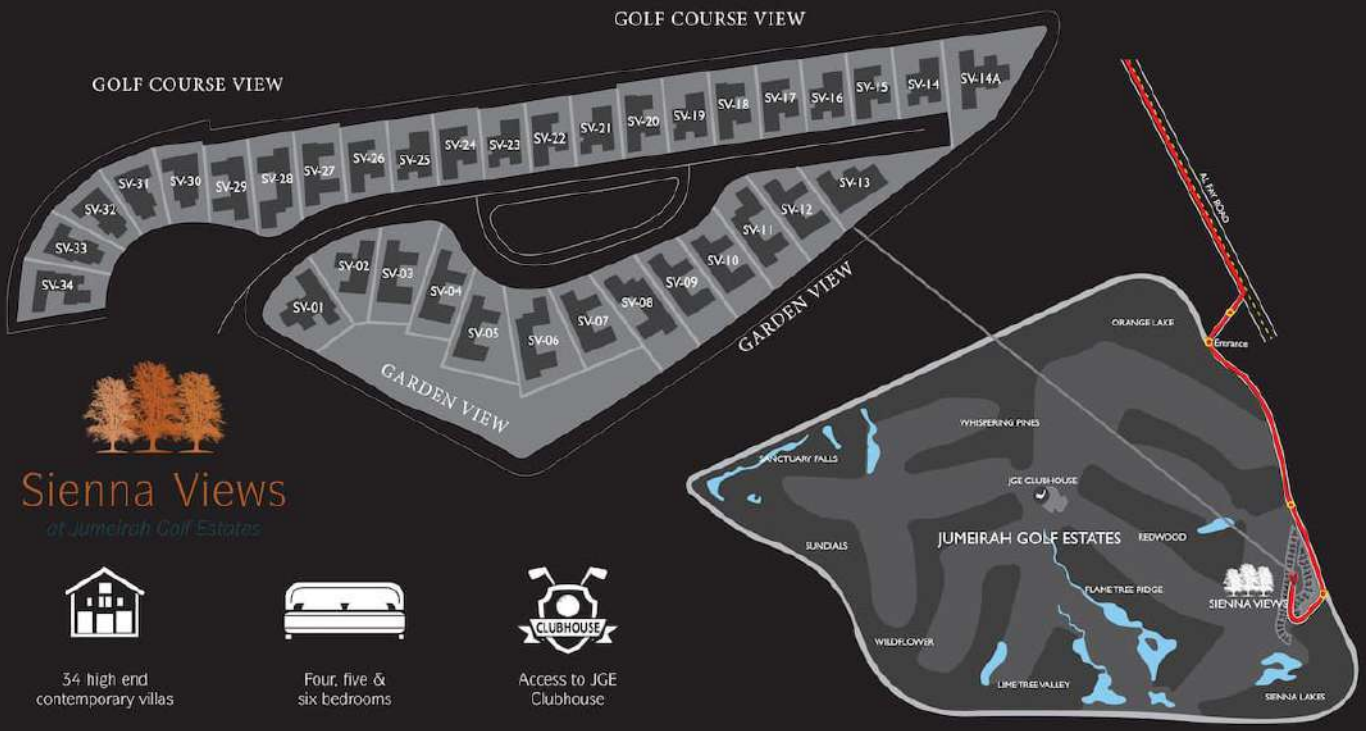

Master Plan & Location Map

Sienna Views
at Jumeirah Golf Estates

34 high end contemporary villas

Four, five & six bedrooms

Access to JGE Clubhouse.